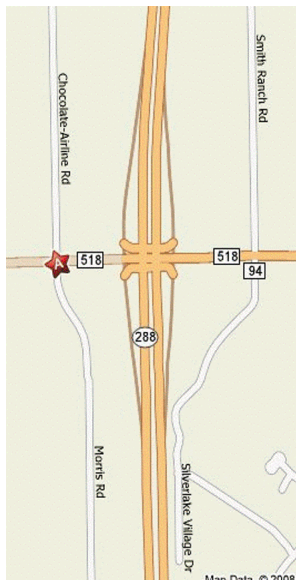

Entertainment and Attractions:

- Galleria, 17 MI, NW
- Houston Downtown, 13 MI, N
- Houston Zoo, 10 MI, NW
- Kemah Boardwalk, 17 MI, W
- NASA/Johnson Space Center, 14 MI, E
- Reliant Stadium, 10 MI, NW

- Toyota Center, 14 MI, NW
- Minute Maid Park, 15 MI, NW
- Museum District, 13 MI, NW

Getting to work has never been easier.

You can avoid the big-city, traffic headaches when you stay at the Courtyard Houston Pearland. We are conveniently located just miles away from many major/local businesses and corporations.

Baker Hughes, 9 MI, SE
 Cap Rock Communication, 7 MI, N
 H & E Equipment, 4 MI, N
 Pauluhn Electric, 9 MI, NE
 Pipe & Tube Supplies, 8 MI, N

How to Get Here:

From Houston Intercontinental - IAH (Hotel direction: 34.5 mi SE)

Driving Directions: Go east on 518 towards Kirby Drive. Merge onto TX 288N. Merge onto US 59N towards Cleveland (15.1 miles). Merge on Beltway 8W/Sam Houston Parkway W. Exit JFK Blvd. Stay straight to go to Sam Houston Prkwy E/Beltway 8 E/N/Belt Dr. Turn slight right onto JFK Blvd. JFK becomes Terminal Rd.